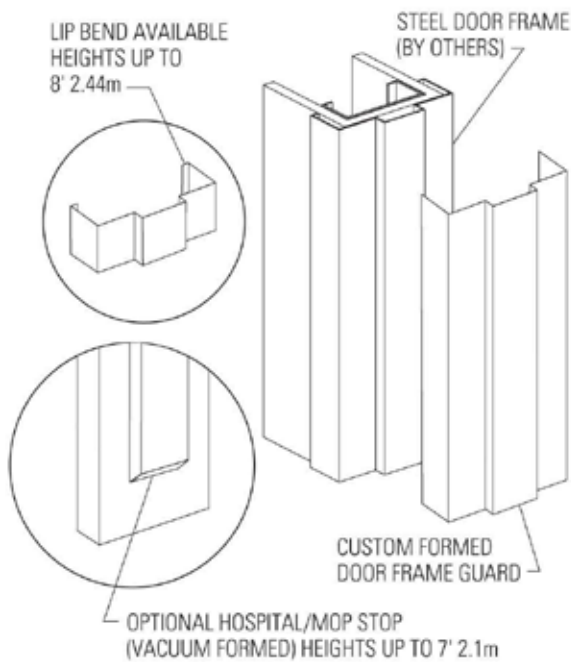

מגיני משקוף לדלתות - DFG

- ▶ Custom formed vinyl to your steel door frame specifications
- ▶ Formed from .040" (1mm) and .060" (1.5mm) thick scratch and stain resistant rigid vinyl
- ▶ Manufactured in heights up to 8' (2.44m)
- ▶ UL & cUL (Canada accepted) as cladding material
- ▶ Optional lip bend in heights up to 8' (2.44m)